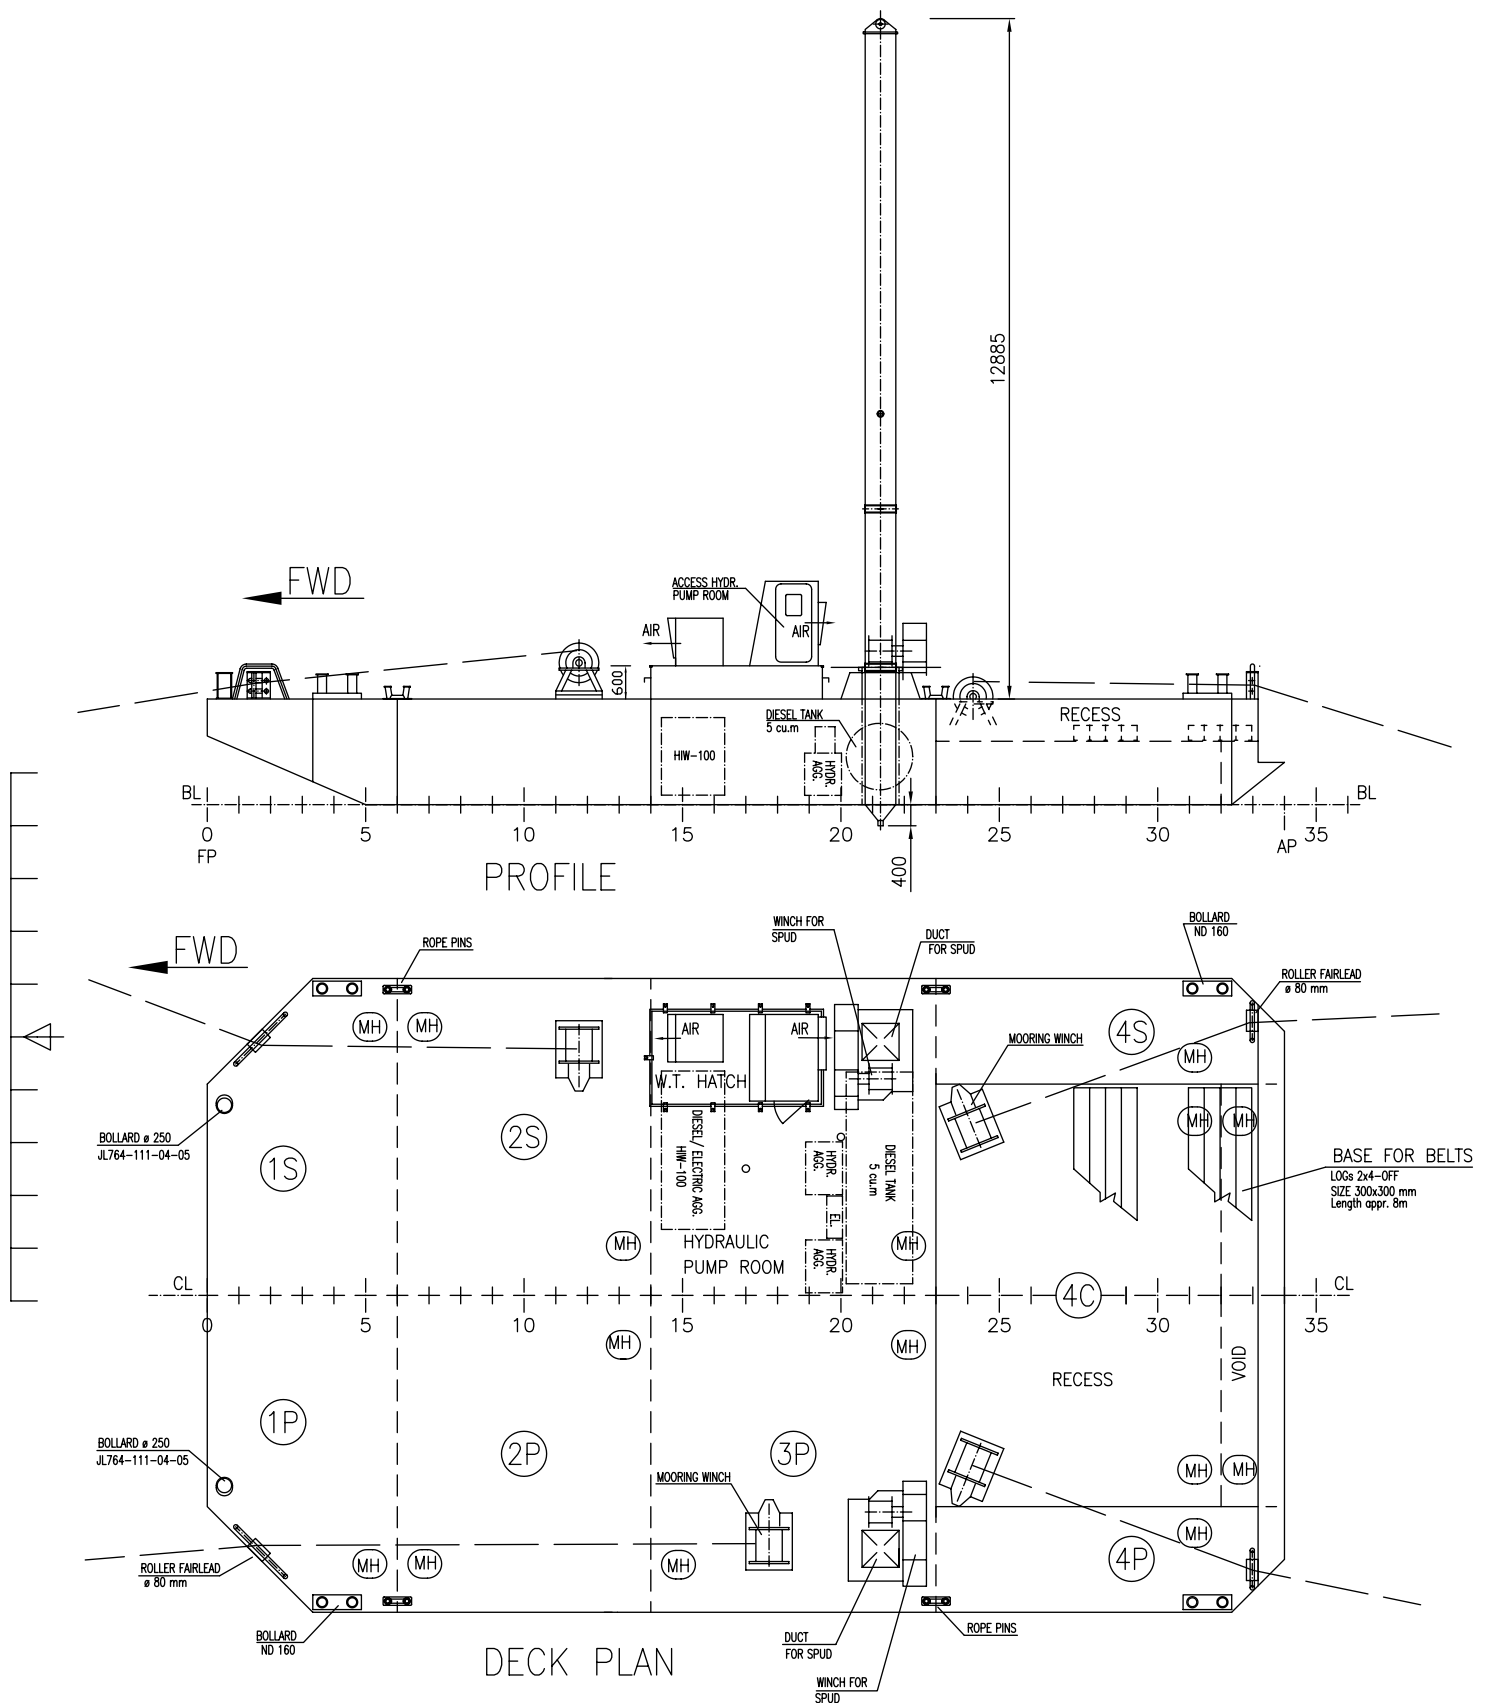

MAIN DIMENSIONS

Length, o.a.:	20,4 m
Length, p.p.:	20,4 m
Breadth, moulded:	12,0 m
Depth moulded:	2,0 m
Frame spacing:	0,6 m
Draught loaded:	1,0 m
Deck area (incl. recess):	240,8 m ²
Deck strength:	10 t/m ²
Lightship weight:	111,76 tonnes

DECK EQUIPMENT

Mooring winches:	4 x 5 tonnes
Anchors:	4

DESCRIPTION

Flat top dredging barge. Recess on the stern for excavator. On aft the recess is designed with foundation for car ramp. This to ease the roll-on/roll-off of the excavator.

On deck located two holes for spuds. Length of spuds 15 metres. Each spud equipped with a wire system to ease the lifting and lowering of the spuds while operating the barge. The barge can also be used as a standard flat top deck cargo barge.